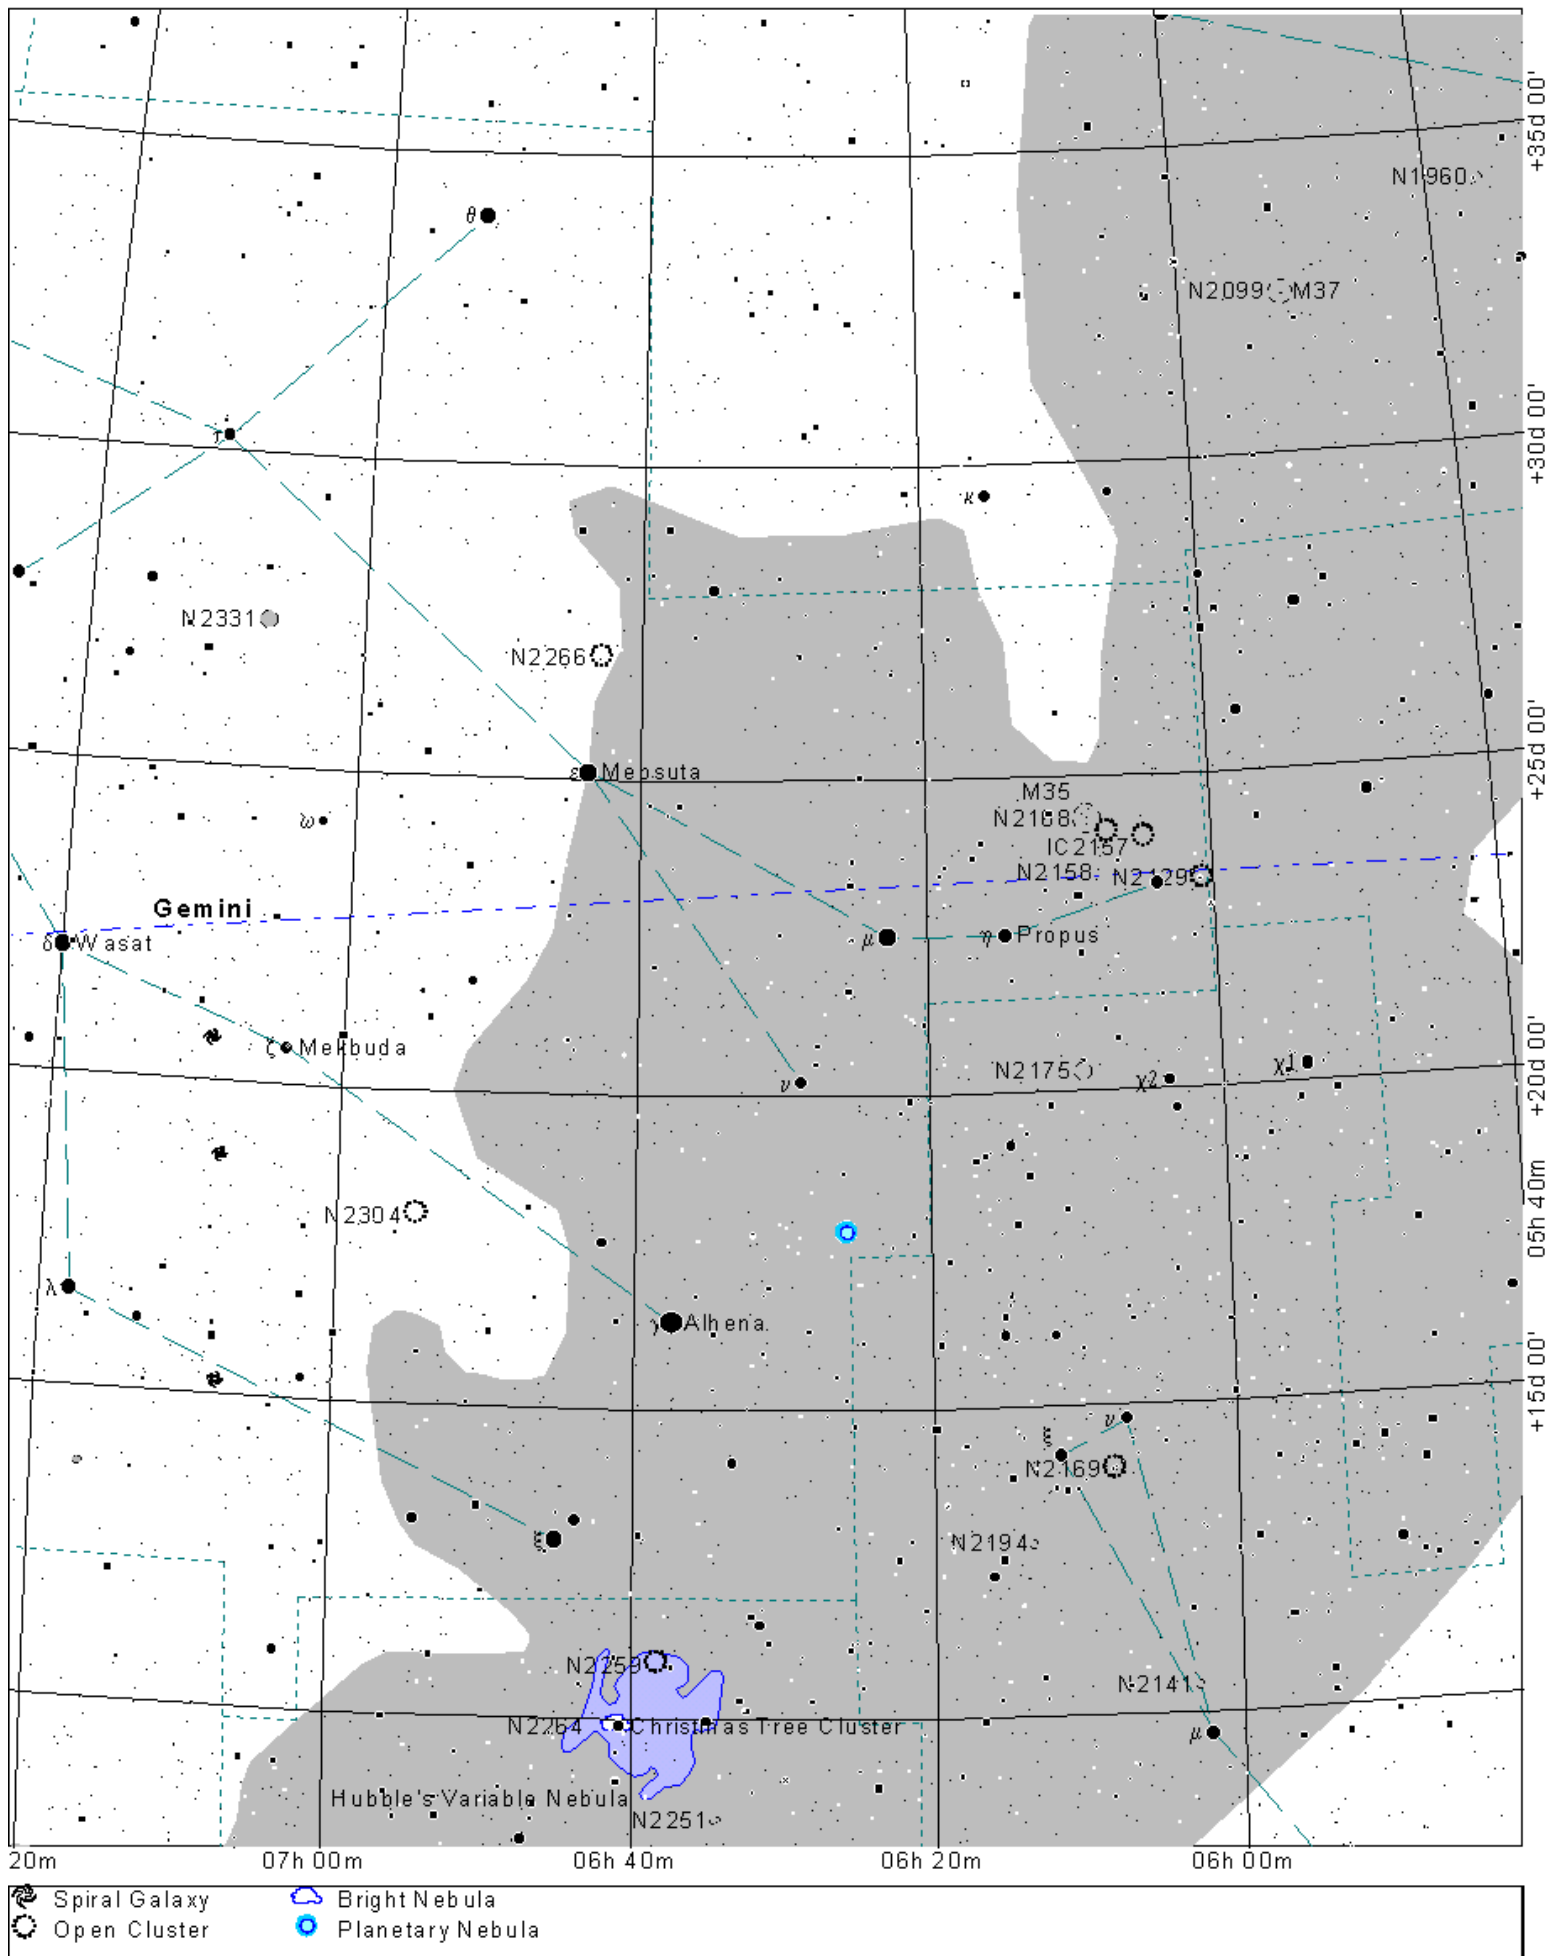

Center RA:05h 30m Dec:+41d 44' 5/4/96 2:00 PM Width:29d 26' Latitude:+21d 19' 0.0" Longitude:+157d 52' 0.0"

Center RA:07h 34m Dec:-39d 23' 5/4/96 2:00 PM Width:59d 35' Latitude:+21d 19' 0.0" Longitude:+157d 52' 0.0"

Center RA:06h 31m Dec:+22d 41' 5/4/96 2:00 PM Width:29d 28' Latitude:+21d 19' 0.0" Longitude:+157d 52' 0.0"

Center RA:08h 41m Dec:+20d 09' 5/4/96 2:00 PM Width:28d 27' Latitude:+21 d 19' 0.0" Longitude:+157d 52' 0.0"

Center RA:11h 20m Dec:+16d 27' 5/4/96 2:00 PM Width:29d 07' Latitude:+21d 19' 0.0" Longitude:+157d 52' 0.0"

TheSky (c) Astronomy Software

Center RA:12h 20m Dec:+57d 45' 514/96 2.00 PM Width:01d 52' Latitude:+21d 19' 0.0" Longitude:+157d 52' 0.0"

TheSky (c) Astronomy Software

Center RA:11h 10m Dec:+55d 23' 54/96 2:00 PM Width:61d 27' Latitude:+21d 19' 0.0" Longitude:+157d 52' 0.0"