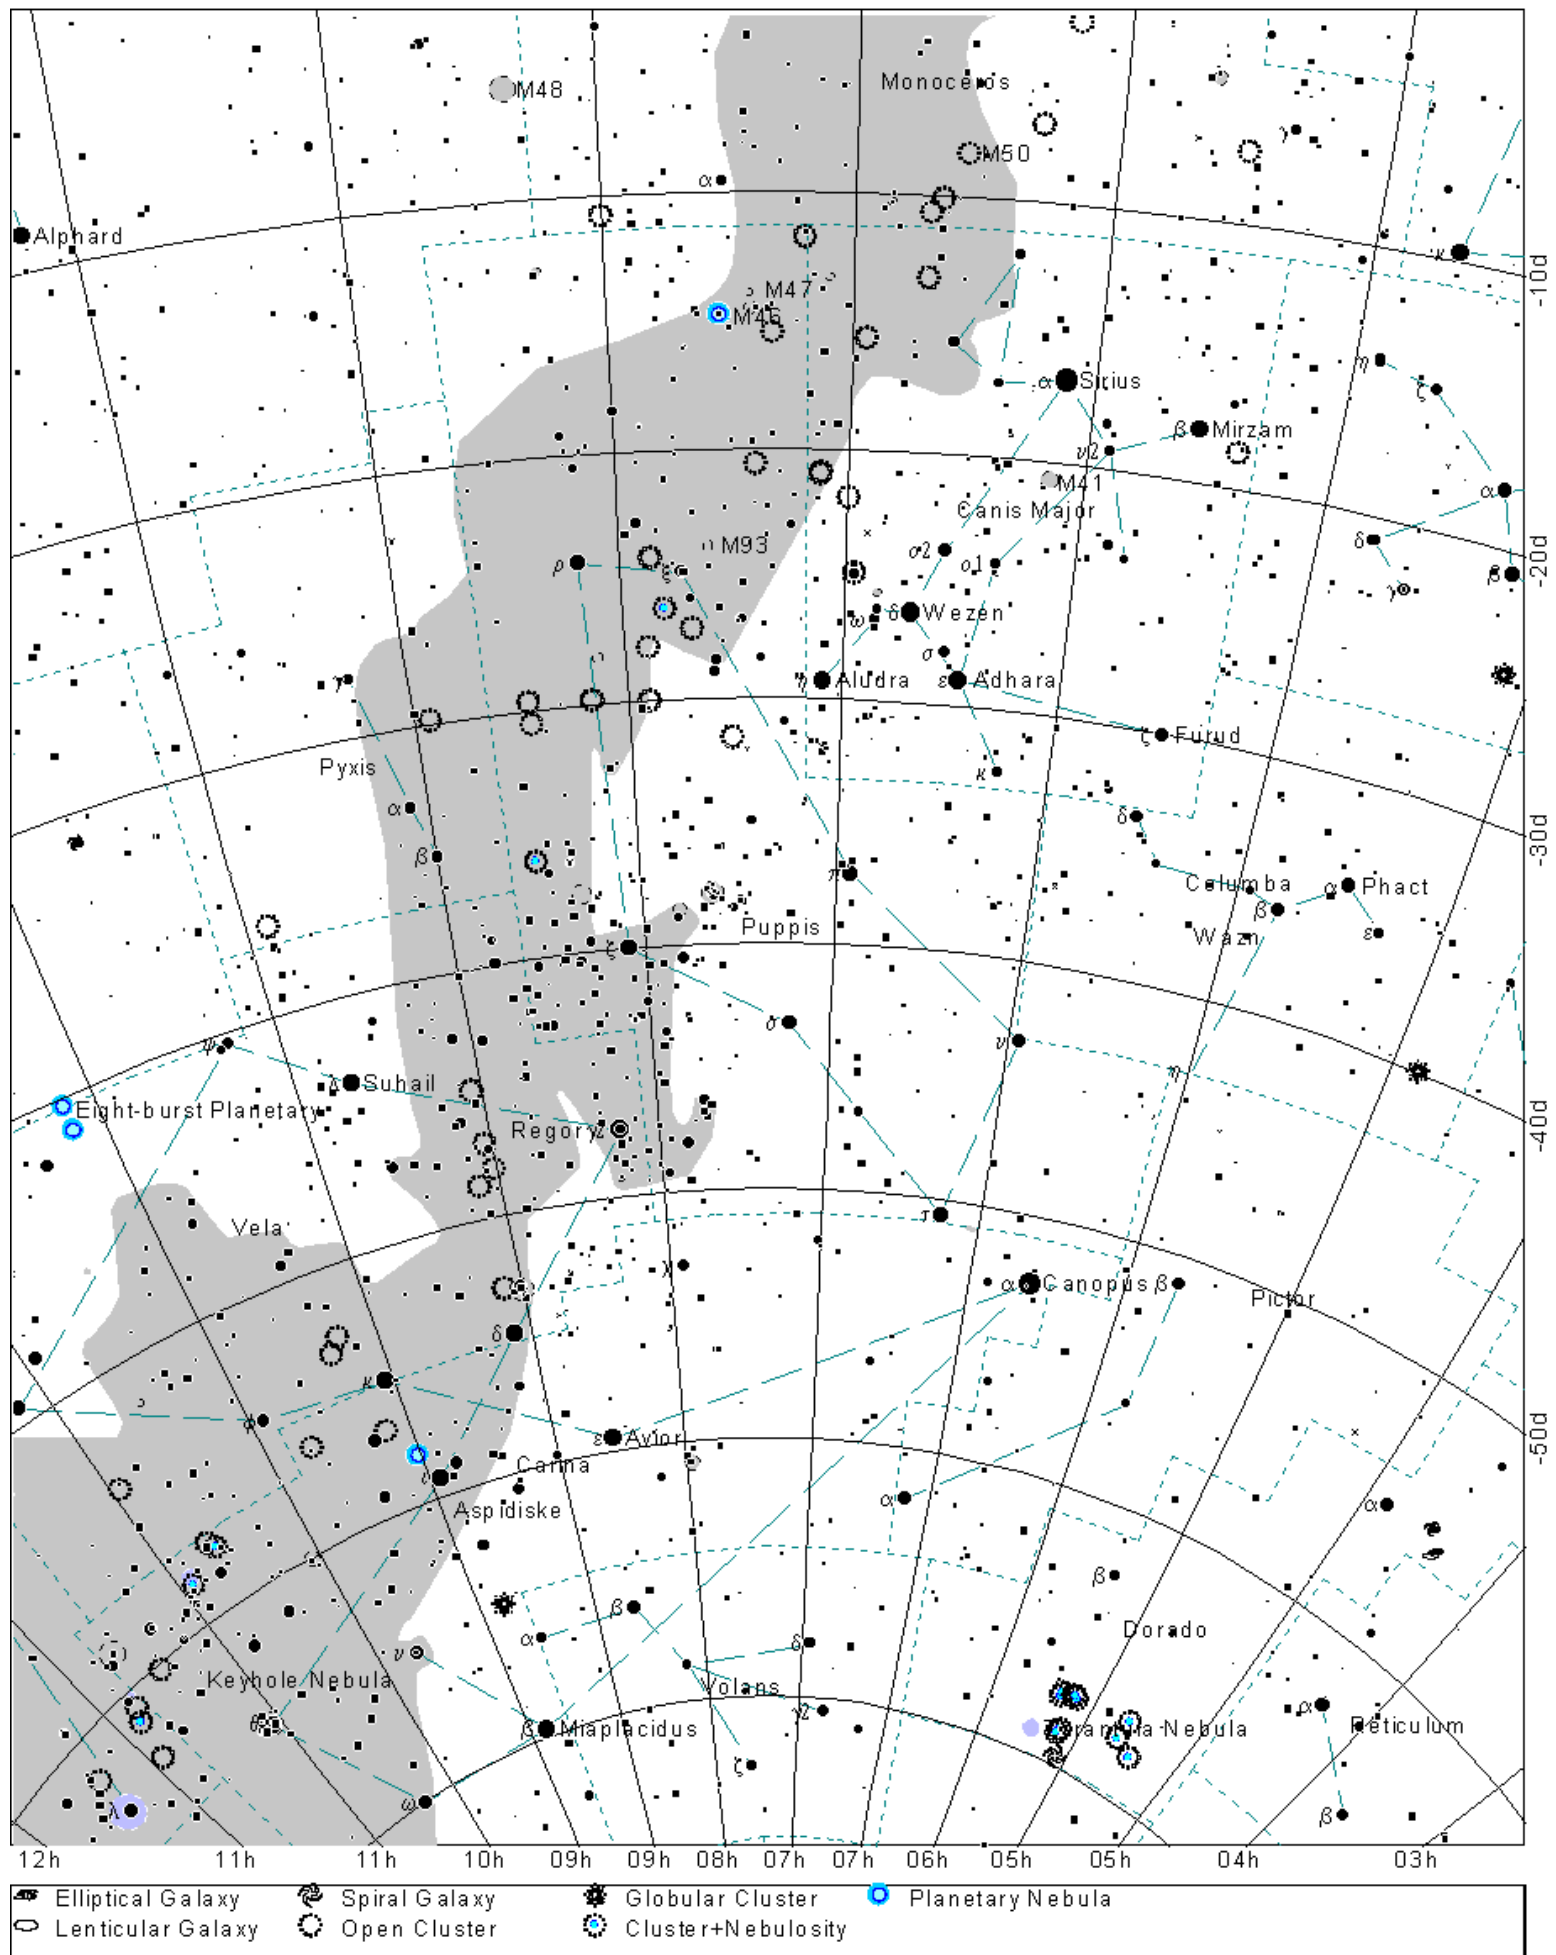

Center RA:05h 30m Dec:+41d 44' 5/4/96 2:00 PM Width:29d 26' Latitude:+21d 19' 0.0" Longitude:+157d 52' 0.0"

Center RA:07h 34m Dec:-39d 23' 5/4/96 2:00 PM Width:59d 35' Latitude:+21d 19' 0.0" Longitude:+157d 52' 0.0"

Center RA:06h 31m Dec:+22d 41' 5/4/96 2:00 PM Width:29d 28' Latitude:+21d 19' 0.0" Longitude:+157d 52' 0.0"

Center RA:08h 41m Dec:+20d 09' 5/4/96 2:00 PM Width:28d 27' Latitude:+21 d 19' 0.0" Longitude:+157d 52' 0.0"

Center RA:11h 20m Dec:+16d 27' 5/4/96 2:00 PM Width:29d 07' Latitude:+21d 19' 0.0" Longitude:+157d 52' 0.0"

TheSky (c) Astronomy Software

Center RA:12h 20m Dec:+57d 45' 514/96 2.00 PM Width:01d 52' Latitude:+21d 19' 0.0" Longitude:+157d 52' 0.0"

TheSky (c) Astronomy Software

Center RA:11h 10m Dec:+55d 23' 54/96 2:00 PM Width:61d 27' Latitude:+21d 19' 0.0" Longitude:+157d 52' 0.0"