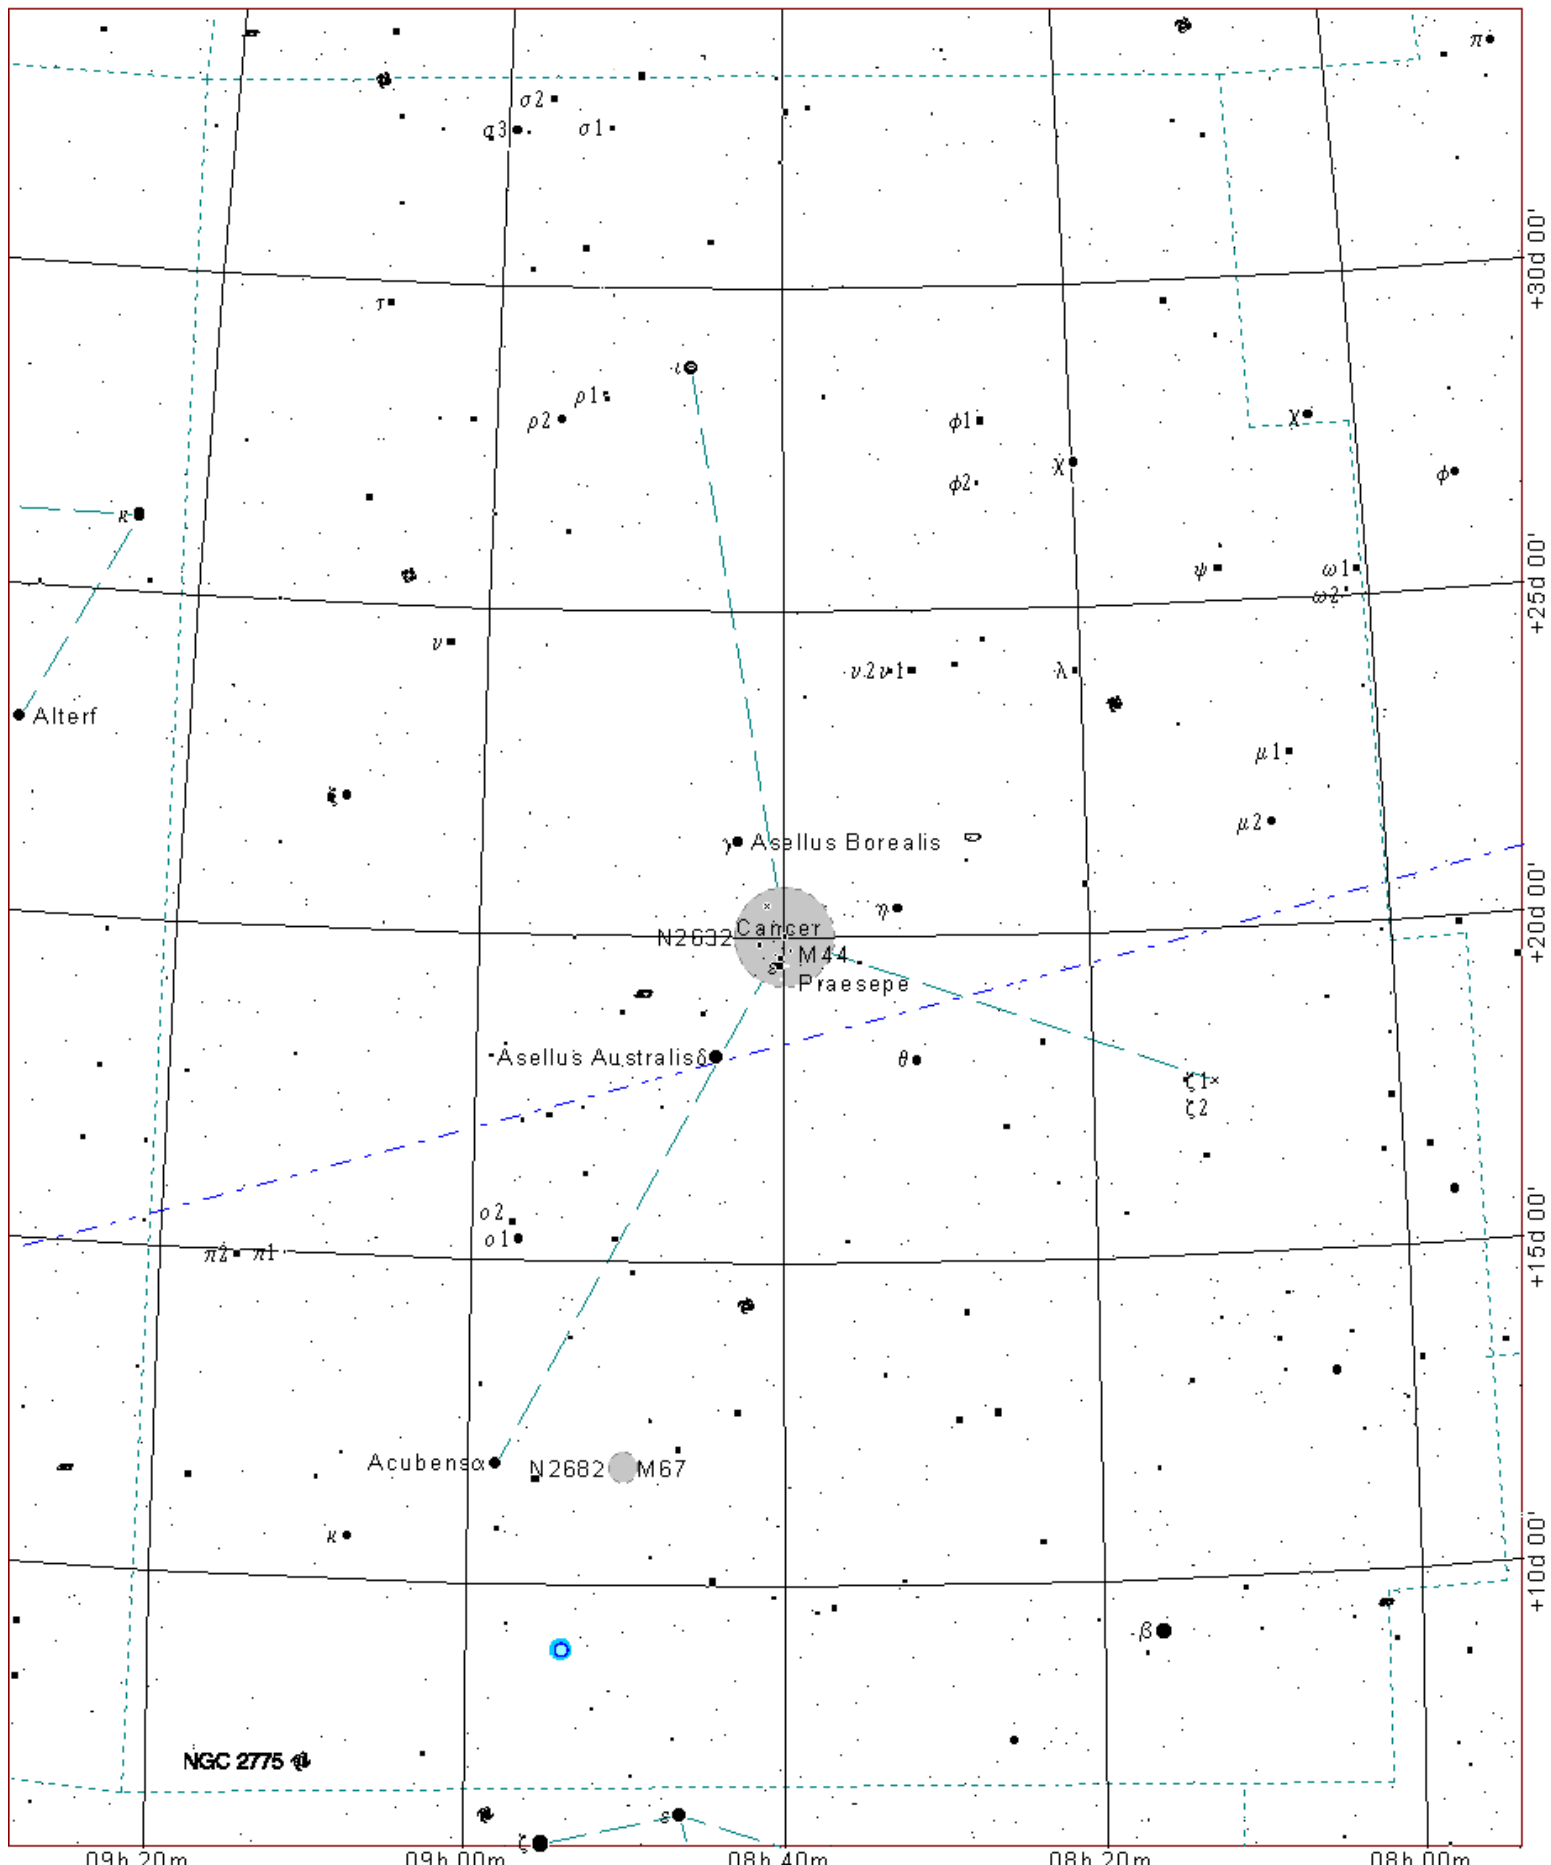

Center RA:05h 30m Dec:+41d 44' 5/4/96 2:00 PM Width:29d 26' Latitude:+21d 19' 0.0" Longitude:+157d 52' 0.0"

Center RA:07h 34m Dec:-39d 23' 5/4/96 2:00 PM Width:59d 35' Latitude:+21d 19' 0.0" Longitude:+157d 52' 0.0"

Center RA:06h 31m Dec:+22d 41' 5/4/96 2:00 PM Width:29d 28' Latitude:+21d 19' 0.0" Longitude:+157d 52' 0.0"

Center RA:08h 41m Dec:+20d 09' 5/4/96 2:00 PM Width:28d 27' Latitude:+21 d 19' 0.0" Longitude:+157d 52' 0.0"

Center RA:11h 20m Dec:+16d 27' 5/4/96 2:00 PM Width:29d 07' Latitude:+21d 19' 0.0" Longitude:+157d 52' 0.0"

TheSky (c) Astronomy Software

Center RA:12h 20m Dec:+57d 45' 514/96 2.00 PM Width:01d 52' Latitude:+21d 19' 0.0" Longitude:+157d 52' 0.0"

TheSky (c) Astronomy Software

Center RA:11h 10m Dec:+55d 23' 54/96 2:00 PM Width:61d 27' Latitude:+21d 19' 0.0" Longitude:+157d 52' 0.0"