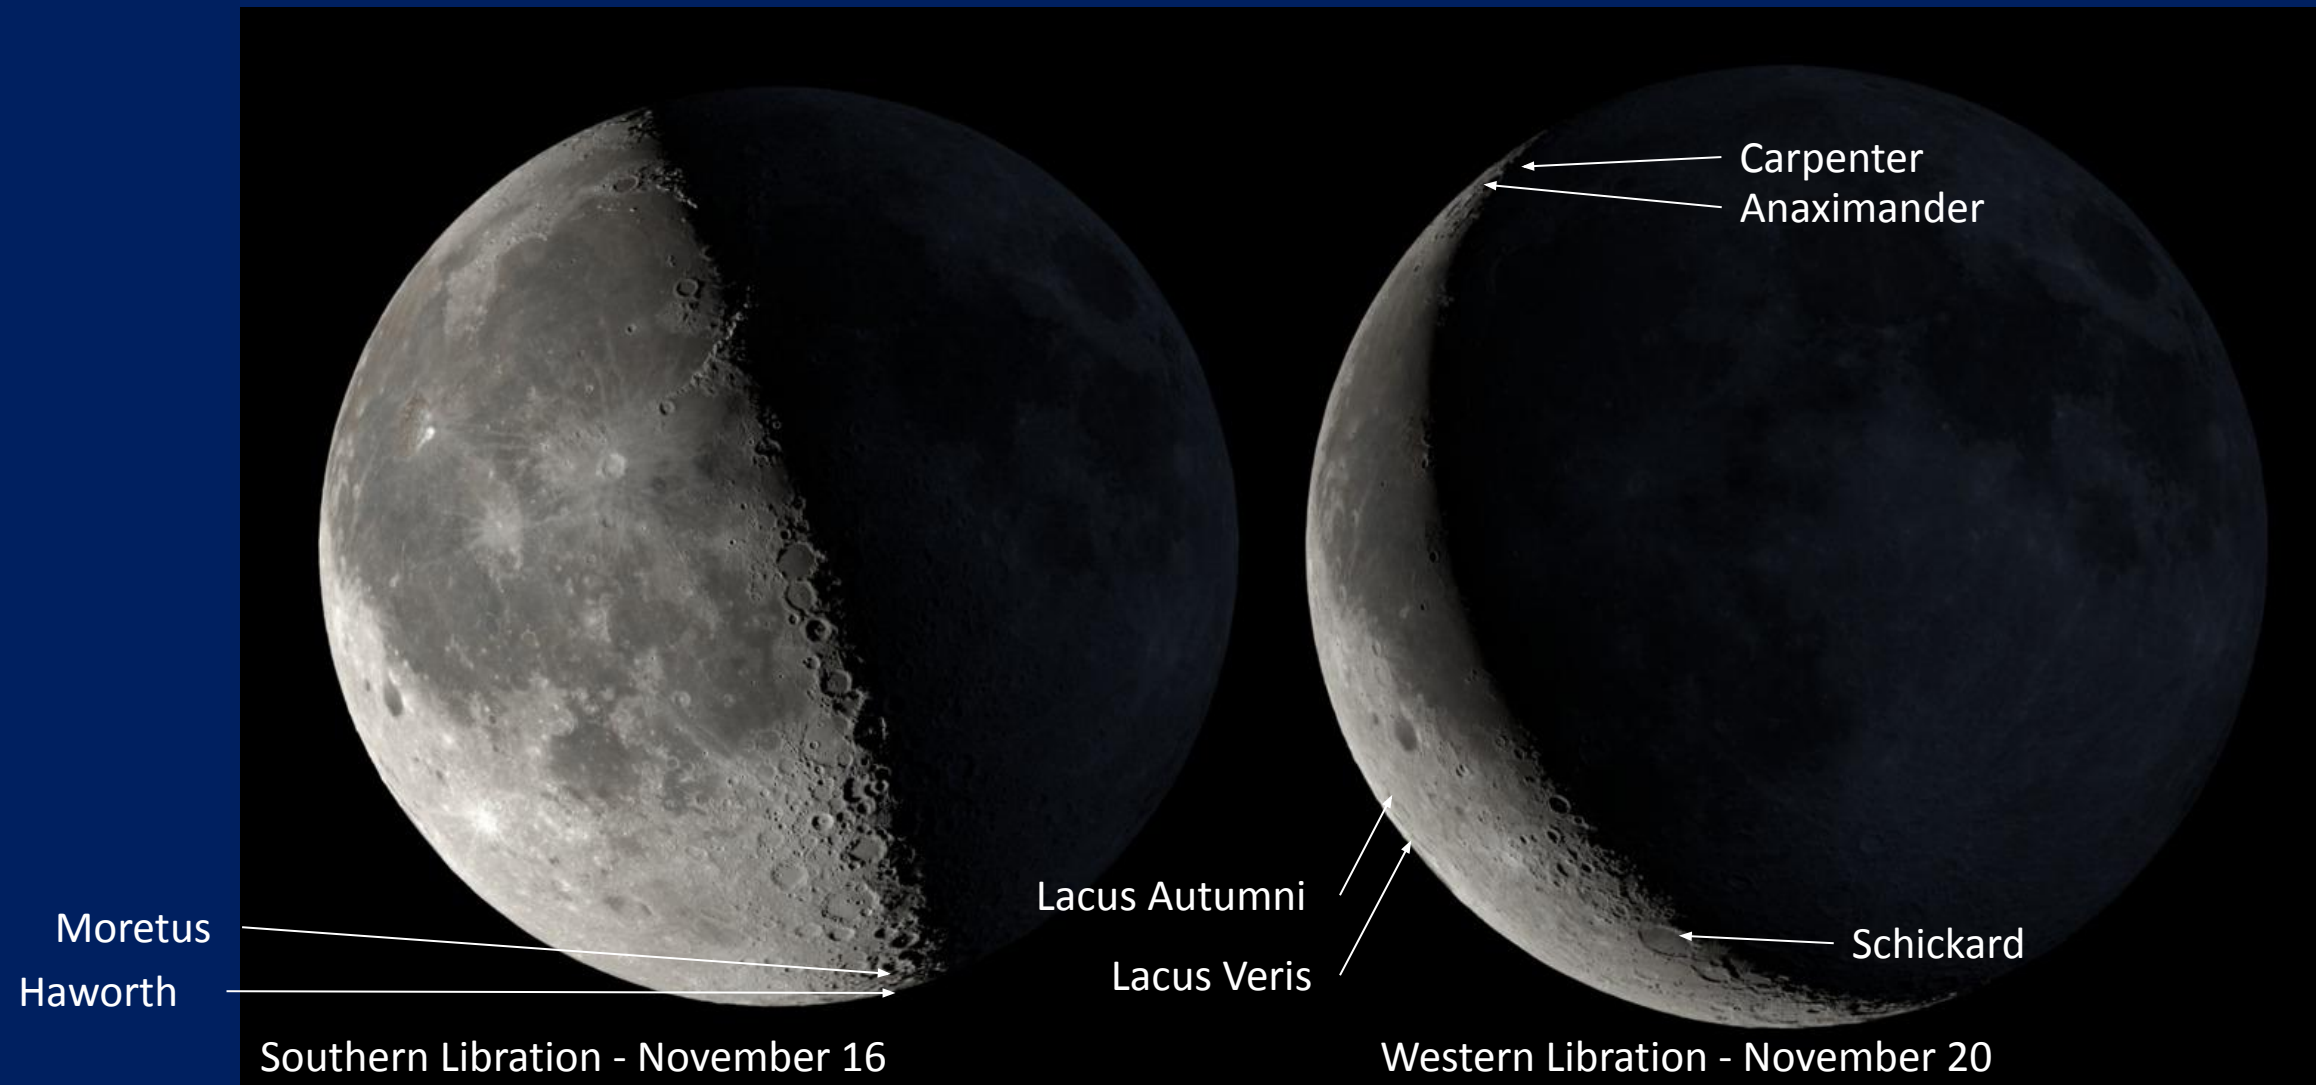

What's Up?

November 12-December 9, 2022

By: Michael Wright

What's Up – Solar System

DATE	SOLAR SYSTEM SKY EVENTS
Nov. 12	Northern Taurid Meteor Shower Peaks - fireball activity but unfavourable Moon, 15/hr
Nov. 16	Moon at Last Quarter
Nov. 17	Leonid Meteor Shower Peaks Overnight - best views from 11pm-2am, 20 meteors/hr
Nov. 21	Alpha Monocerotid Meteor Shower Peaks - best views ESE late evening, ~5 meteors/hr
Nov. 23	New Moon in Scorpius
Nov. 30	Moon at First Quarter
Nov. 30	Juno Occulted by Moon starting at 4:46pm right at sunset, emerges at 6:04:52pm
Dec. 01	Mars at closest approach to Earth (but not yet opposition!), 17.2" disc at mag -1.8
Dec. 01	Jupiter 3°N of Moon in evening sky (nice binocular sight!)
Dec. 08	Mars Occulted by Moon, starts at 10:27pm and begins to emerge at 11:14pm
Dec. 08	Full Moon and Mars at Opposition

Morning Sky

Ceres - LEO
Pallas - CMa

Most of the Night

Mars – TAU
Jupiter – PSC
Uranus - ARI
Neptune - AQR

Evening Sky

Saturn - CAP
Pluto - SGR
Vesta - AQR
Juno - AQR
Venus
LIB/SCO/OPH
Mercury
LIB/SCO/OPH

Planet
anner

Grey = Close to Sun

ROYAL
ASTRONOMICAL
SOCIETY
OF CANADA
KW Centre

What's Up – Lunar Librations

ROYAL
ASTRONOMICAL
SOCIETY
OF CANADA
KW Centre

What's Up – Lunar Librations

Peary
Scoresby
Meton

Northern Libration - November 29

Mare
Humboldtianum

Lacus Risor
Felis
Mare Marginus
Mare Smythii

Eastern Libration - December 3

Nice Sight No. 1

Leonid Meteor Shower

**Peak:
Thu. November 17
ZHR: 20/hr**

11:00 PM-2:00AM

View to E