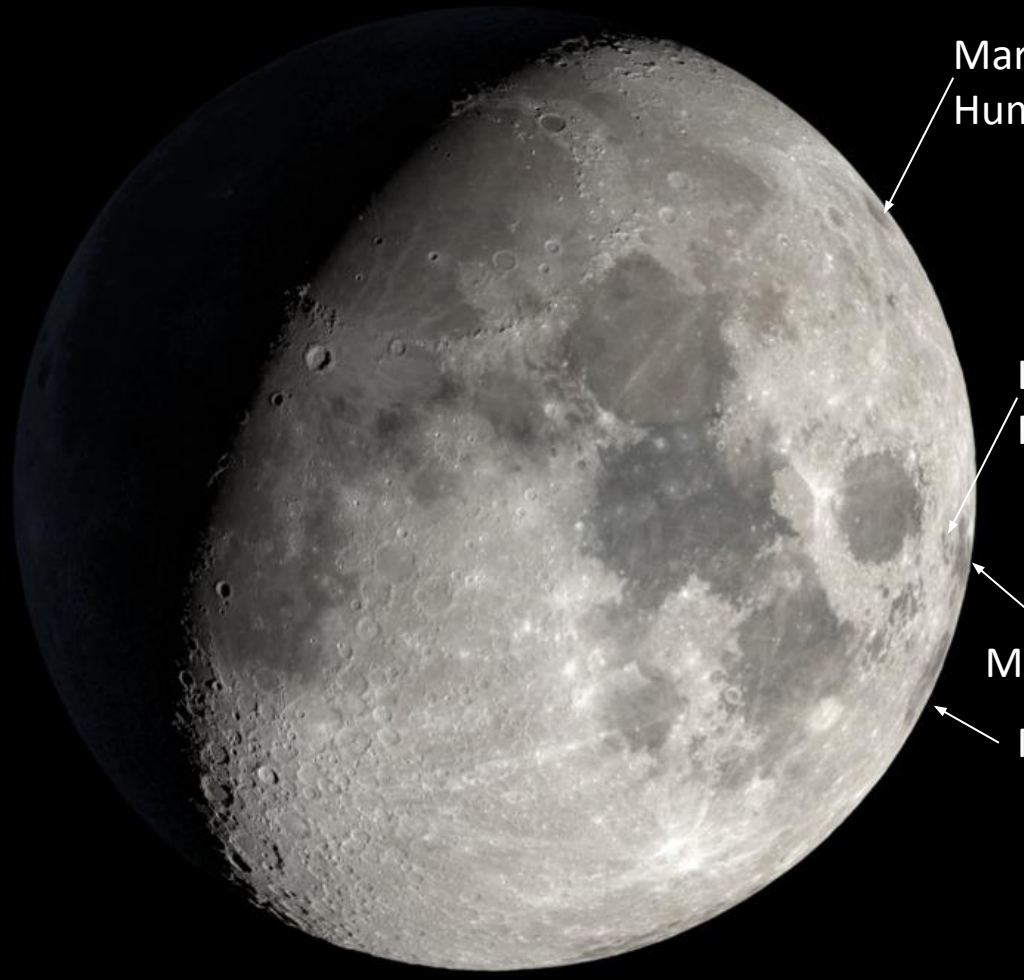

What's Up?

November 12-December 9, 2022

By: Michael Wright

What's Up – Solar System

DATE	SOLAR SYSTEM SKY EVENTS
Nov. 12	Northern Taurid Meteor Shower Peaks - fireball activity but unfavourable Moon, 15/hr
Nov. 16	Moon at Last Quarter
Nov. 17	Leonid Meteor Shower Peaks Overnight - best views from 11pm-2am, 20 meteors/hr
Nov. 21	Alpha Monocerotid Meteor Shower Peaks - best views ESE late evening, ~5 meteors/hr
Nov. 23	New Moon in Scorpius
Nov. 30	Moon at First Quarter
Nov. 30	Juno Occulted by Moon starting at 4:46pm right at sunset, emerges at 6:04:52pm
Dec. 01	Mars at closest approach to Earth (but not yet opposition!), 17.2" disc at mag -1.8
Dec. 01	Jupiter 3°N of Moon in evening sky (nice binocular sight!)
Dec. 08	Mars Occulted by Moon, starts at 10:27pm and begins to emerge at 11:14pm
Dec. 08	Full Moon and Mars at Opposition

Grey = Close to Sun

ROYAL
ASTRONOMICAL
SOCIETY
OF CANADA
KW Centre

What's Up – Lunar Librations

ROYAL
ASTRONOMICAL
SOCIETY
OF CANADA
KW Centre

What's Up – Lunar Librations

Peary
Scoresby
Meton

Northern Libration - November 29

Mare
Humboldtianum

Lacus Risor
Felis
Mare Marginus
Mare Smythii

Eastern Libration - December 3

Nice Sight No. 1

Leonid Meteor Shower

**Peak:
Thu. November 17
ZHR: 20/hr**

11:00 PM-2:00AM

View to E

Graphic created with Stellarium

**Potential Outburst November 18 Overnight!
Passing through a cloud from 1733 visit of comet
Tempel-Tuttle, ZHR could approach 200/hr**

Nice Sight No. 2

Moon & Juno Occultation in Telescope